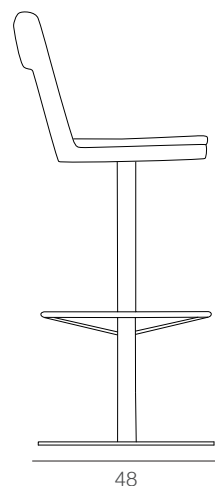

GABRIEL
LEATHER
OTHER

Comfort, Europost, Fame, Gaja, Luna
Johanson Design standard
Customers own fabric/leather

Information

Bases

Finish: Black, White, Satin and Chrome

Measurement

Seat Height: 65/75/80/82cm
Tot. Height: 100/110/115/117cm
Tot. Width: 41cm
Tot. Depth: 48cm

1/100/110/
15/117

46/6
/80/8

JOHANSON
DESIGN