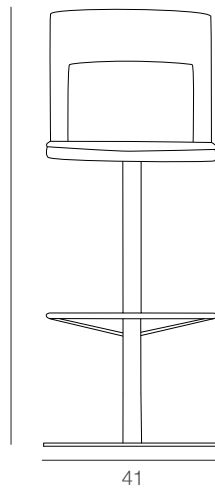

GABRIEL
LEATHER
OTHER

Comfort, Europost, Fame, Gaja, Luna
Johanson Design standard
Customers own fabric/leather

Information

Bases

Finish: Black, White, Satin and Chrome

Measurement

Seat Height: 65/75/80/82cm
Tot. Height: 100/110/115/117cm
Tot. Width: 41cm
Tot. Depth: 48cm

1/100/110/
15/117

46/6
/80/8

JOHANSON
DESIGN